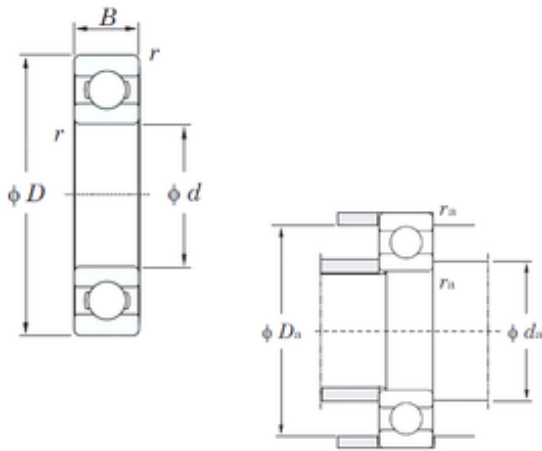

BEARING-SINGAPORE (PTE)LTD.

Koyo Deep Groove Ball Bearing 6004 2RS

Bearing No. 6004

Size	20x42x12 mm
Bore Diameter	20 mm
Outer Diameter	42 mm
Width	12 mm
d	20 mm
D	42 mm
B	12 mm
C	12 mm
r min.	0,6 mm
da min.	24 mm
Da max.	38 mm
ra max.	0,6 mm
Weight	0,069 Kg
Basic dynamic load rating (C)	9,4 kN
Basic static load rating (C0)	5,05 kN
(Grease) Lubrication Speed	17000 r/min
(Oil) Lubrication Speed	21000 r/min
Category	Single Row Ball Bearings
Inventory	0.0
Manufacturer Name	KOYO
Minimum Buy Quantity	N/A
Weight / Kilogram	0.073
EAN	0605790043437
Product Group	B00308
Enclosure	Open
Precision Class	ABEC 1 ISO P0

6004 Bearing 2D drawings and 3D CAD models

BEARING-SINGAPORE (PTE)LTD.

Maximum Capacity / Filling Slot	No
Rolling Element	Ball Bearing
Snap Ring	No
Internal Special Features	No
Cage Material	Steel
Internal Clearance	C0-Medium
Inch - Metric	Metric
Long Description	20MM Bore; 42MM Outside Diameter; 12MM Outer Race Diameter; Open; Ball Bearing; ABEC 1 ISO P0; No Filling Slot; No Snap Ring; No Internal Special Features
Category	Single Row Ball Bearing
UNSPSC	31171504
Harmonized Tariff Code	8482.10.50.68
Noun	Bearing
Keyword String	Ball
Manufacturer URL	http://www.koyousa.com
Manufacturer Item Number	6004
Weight / LBS	0.161
Outside Diameter	1.654 Inch 42 Millimeter
Bore	0.787 Inch 20 Millimeter
Outer Race Width	0.472 Inch 12 Millimeter
Bearing No.	6004
r(min)	0.6
Cr	11.7
C0r	5.05
Cu	0.350
f0	13.9
Grease lub.	17000
Oil lub.	21000

BEARING-SINGAPORE (PTE)LTD.

da(min)	24
Da(max)	38
ra(max)	0.6
(Refer.)Mass(kg)	0.069